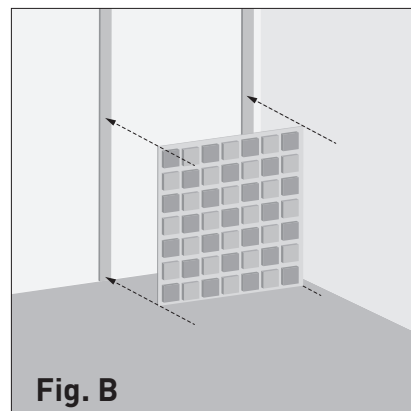

Installing guide for MOSAIQUE

Depending on the substrate, **MOSAIQUE** wooden panels can be installed in 3 different ways:

1) Attach the panel to the wall using a fitting mounting adhesive.

2) Fit the panel to a frame of wooden strips using countersunk bolts .

3) Fix the panel to the wall by drilling holes and using the right dowels and screws.

The panels should only be installed indoors with low humidity.

SN Deco Group does not assume responsibility for incorrect installation of the panels on the wall.

NO RETURN REQUESTS ARE ACCEPTED AFTER INSTALLING THE PANELS!

4x  = 1m²

Made in Transylvania

Designed by

Vanilux

PART OF **SN**  **DECO GROUP** TRANSYLVANIA

INSTRUCTION MANUAL:

Our collections of wooden panels and wooden wall decorative elements form our **UNIQUE WOODEN WALLS**. They are a natural product which is influenced by the climate in the room of installment.