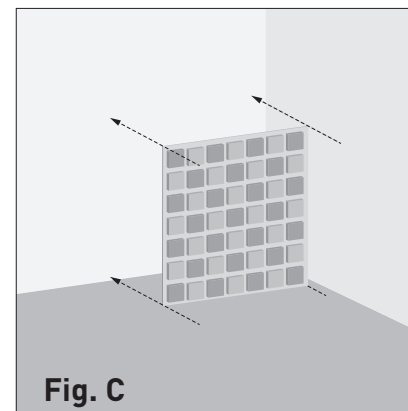

Installing guide for MOSAIQUE

Depending on the substrate, **MOSAIQUE** wooden panels can be installed in 3 different ways:

1) Attach the panel to the wall using a fitting mounting adhesive.

2) Fit the panel to a frame of wooden strips using countersunk bolts .

3) Fix the panel to the wall by drilling holes and using the right dowels and screws.

The panels should only be installed indoors with low humidity.

SN Deco Group does not assume responsibility for incorrect installation of the panels on the wall.

NO RETURN REQUESTS ARE ACCEPTED AFTER INSTALLING THE PANELS!

4x  = 1m²

Made in Transylvania

Designed by

Vanilux

PART OF **SN**  **DECO GROUP** TRANSYLVANIA

INSTRUCTION MANUAL:

Our collections of wooden panels and wooden wall decorative elements form our **UNIQUE WOODEN WALLS**. They are a natural product which is influenced by the climate in the room of installment.