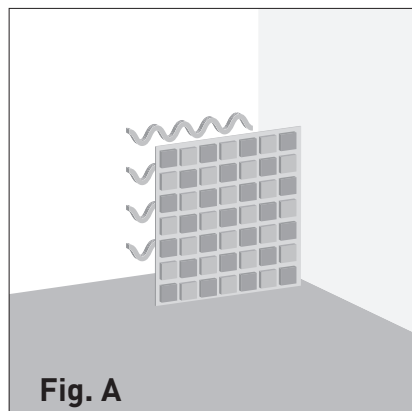

Installing guide for MOSAIQUE

Depending on the substrate, **MOSAIQUE** wooden panels can be installed in 3 different ways:

1) Attach the panel to the wall using a fitting mounting adhesive.

2) Fit the panel to a frame of wooden strips using countersunk bolts .

3) Fix the panel to the wall by drilling holes and using the right dowels and screws.

The panels should only be installed indoors with low humidity.

SN Deco Group does not assume responsibility for incorrect installation of the panels on the wall.